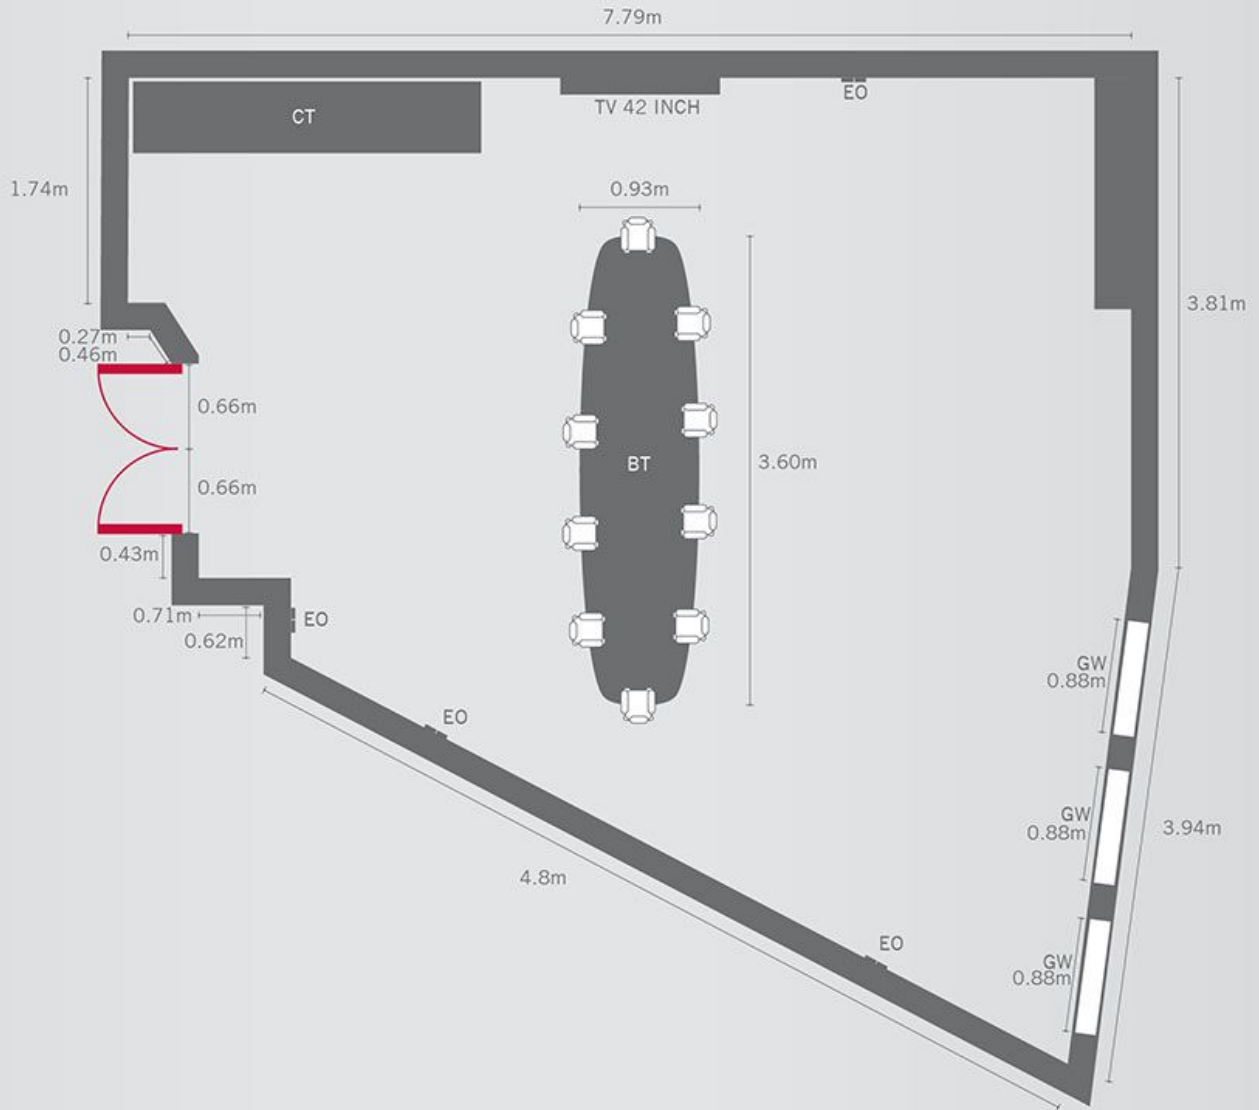

BOARD ROOM 2

Size – 54 sq. m / 570 sq.ft

DIMENSIONAL DETAILS		MAXIMUM CAPACITIES					
HEIGHT FROM CEILING	AREA	BANQUET	CLASSROOM	THEATRE	BOARDROOM	RECEPTION	U SHAPE
2.61M	SIZE – 54 SQ. M / 570 SQ.FT	-	-	-	15	-	-
GLASS WINDOW - GW	TELEVISION - TV	PILLAR	DOOR		ELECTRIC OUTLET - EO		

YOU DO YOUR THING. LEAVE THE REST TO US.®

Ramada Resort Dar es Salaam | Jangwani Beach, Dar es Salaam, Plot 170-171, Tanzania | Telephone: +255 222 162 333 | Mobile: +255 752 560 283 | Fax: +255 222 647 999 | ramada.com | ramadaresortdar.com