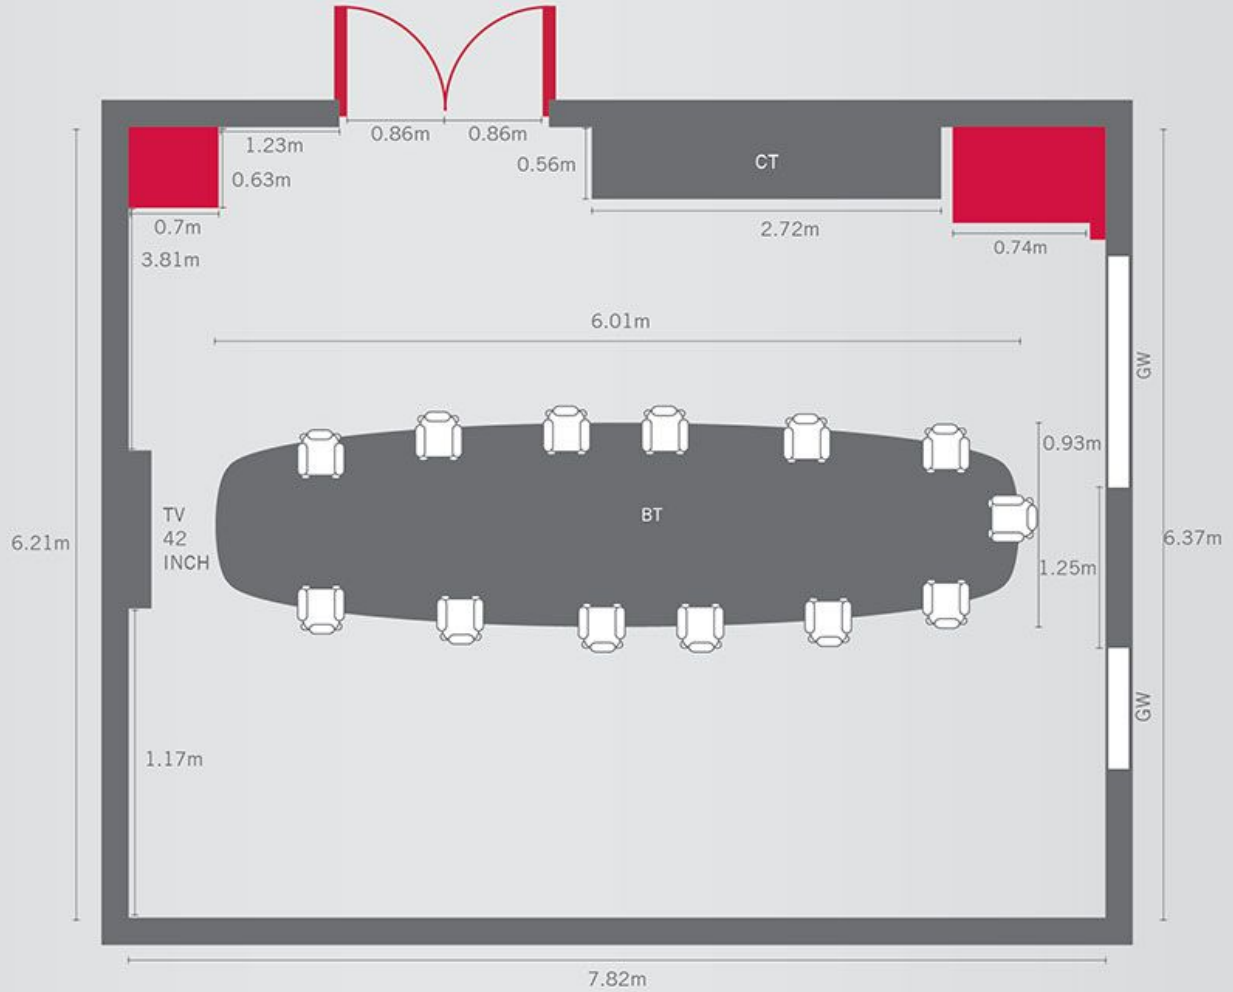

BOARDROOM 1

Size – 53 sq. m / 570 sq.ft

DIMENSIONAL DETAILS		MAXIMUM CAPACITIES					
HEIGHT FROM CEILING	AREA	BANQUET	CLASSROOM	THEATRE	BOARDROOM	RECEPTION	U SHAPE
2.4M	SIZE – 53 SQ. M	-	-	-	20	-	-
GLASS WINDOW - GW	TELEVISION - TV	PILLAR	DOOR	ELECTRIC OUTLET - EO			

YOU DO YOUR THING. LEAVE THE REST TO US.®

Ramada Resort Dar es Salaam | Jangwani Beach, Dar es Salaam, Plot 170-171, Tanzania |
Telephone: +255 222 162 333 | Mobile: +255 752 560 283 | Fax: +255 222 647 999
ramada.com | ramadaresortdar.com