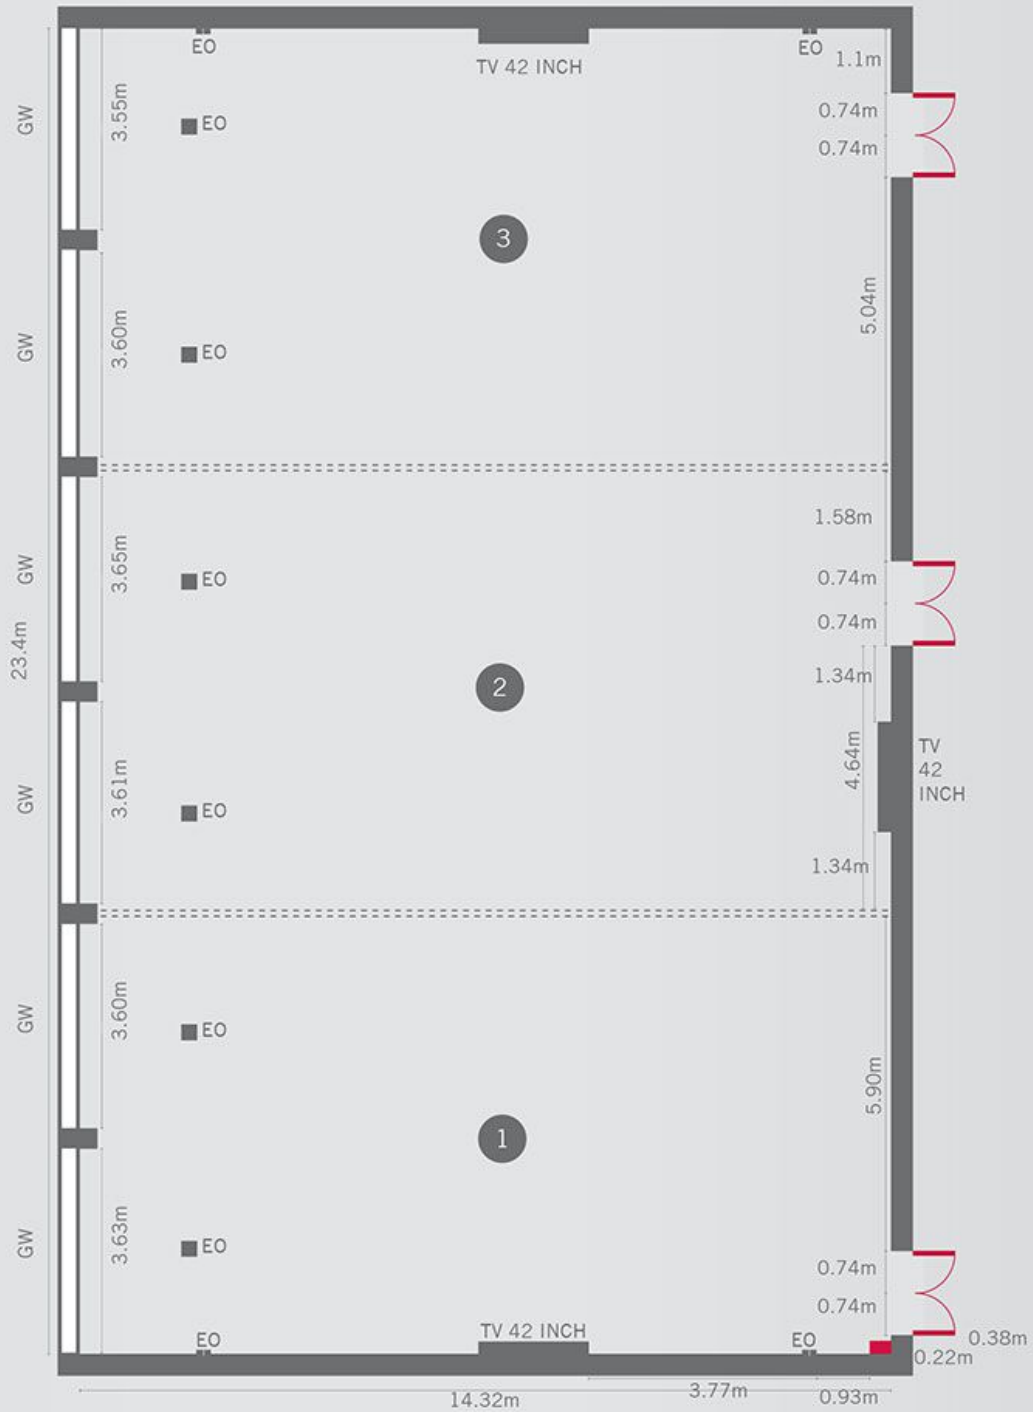

GRAND GARDEN

Size – 176.6 sq. m / 2000 sq.ft

DIMENSIONAL DETAILS		MAXIMUM CAPACITIES					
HEIGHT FROM CEILING	AREA	BANQUET	CLASSROOM	THEATRE	BOARDROOM	RECEPTION	U SHAPE
2.61M	SIZE – 176.6 SQ. M	150	125	225	50	300	50
GLASS WINDOW - GW	TELEVISION - TV	PILLAR	DOOR	ELECTRIC OUTLET - EO			

YOU DO YOUR THING. LEAVE THE REST TO US.®

Ramada Resort Dar es Salaam | Jangwani Beach, Dar es Salaam, Plot 170-171, Tanzania | Telephone: +255 222 162 333 | Mobile: +255 752 560 283 | Fax: +255 222 647 999 | ramada.com | ramadaresortdar.com