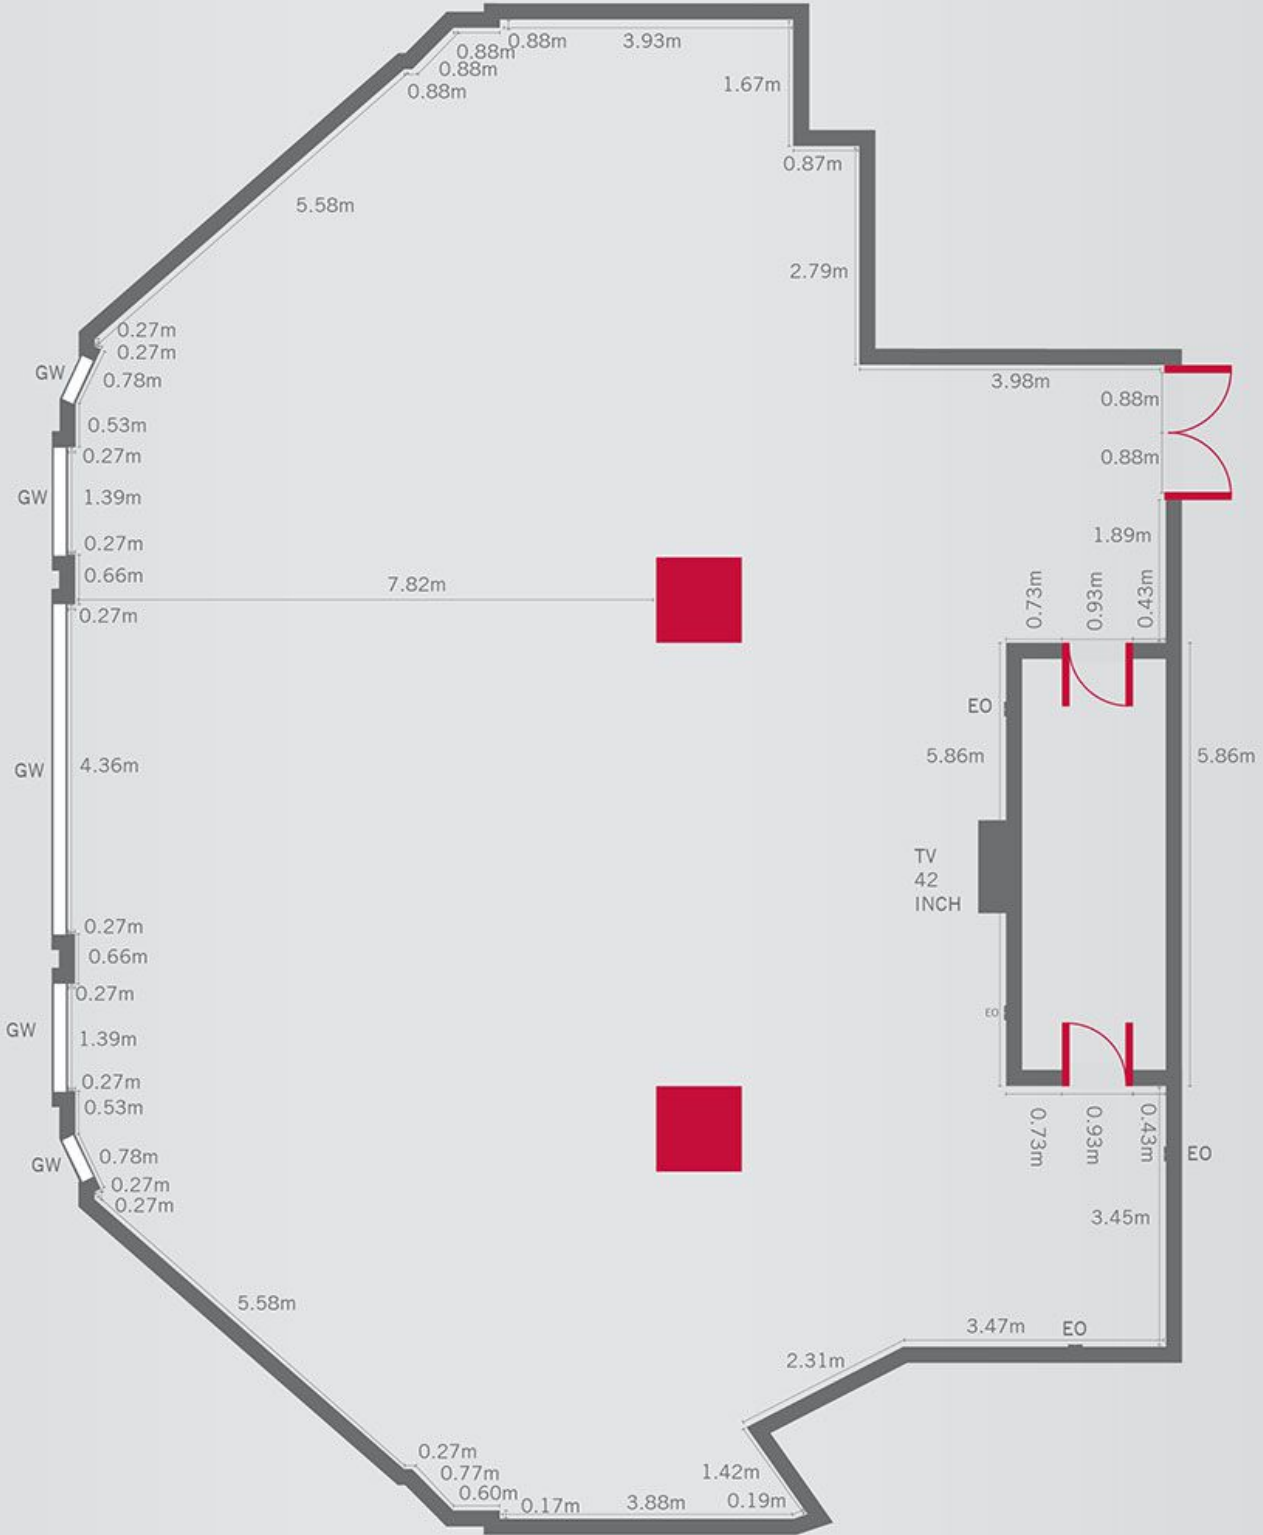

KILIMANJARO

Size – 120 sq. m / 1300 sq.ft

DIMENSIONAL DETAILS		MAXIMUM CAPACITIES					
HEIGHT FROM CEILING	AREA	BANQUET	CLASSROOM	THEATRE	BOARDROOM	RECEPTION	U SHAPE
2.61M	SIZE – 120 SQ. M / 1300 SQ.FT	100	75	150	35	200	35
GLASS WINDOW - GW	TELEVISION - TV	PILLAR	■	DOOR	⌋	ELECTRIC OUTLET - EO	

YOU DO YOUR THING. LEAVE THE REST TO US.®

Ramada Resort Dar es Salaam | Jangwani Beach, Dar es Salaam, Plot 170-171, Tanzania | Telephone: +255 222 162 333 | Mobile: +255 752 560 283 | Fax: +255 222 647 999 | ramada.com | ramadaresortdar.com

RAMADA
RESORT
Dar es Salaam