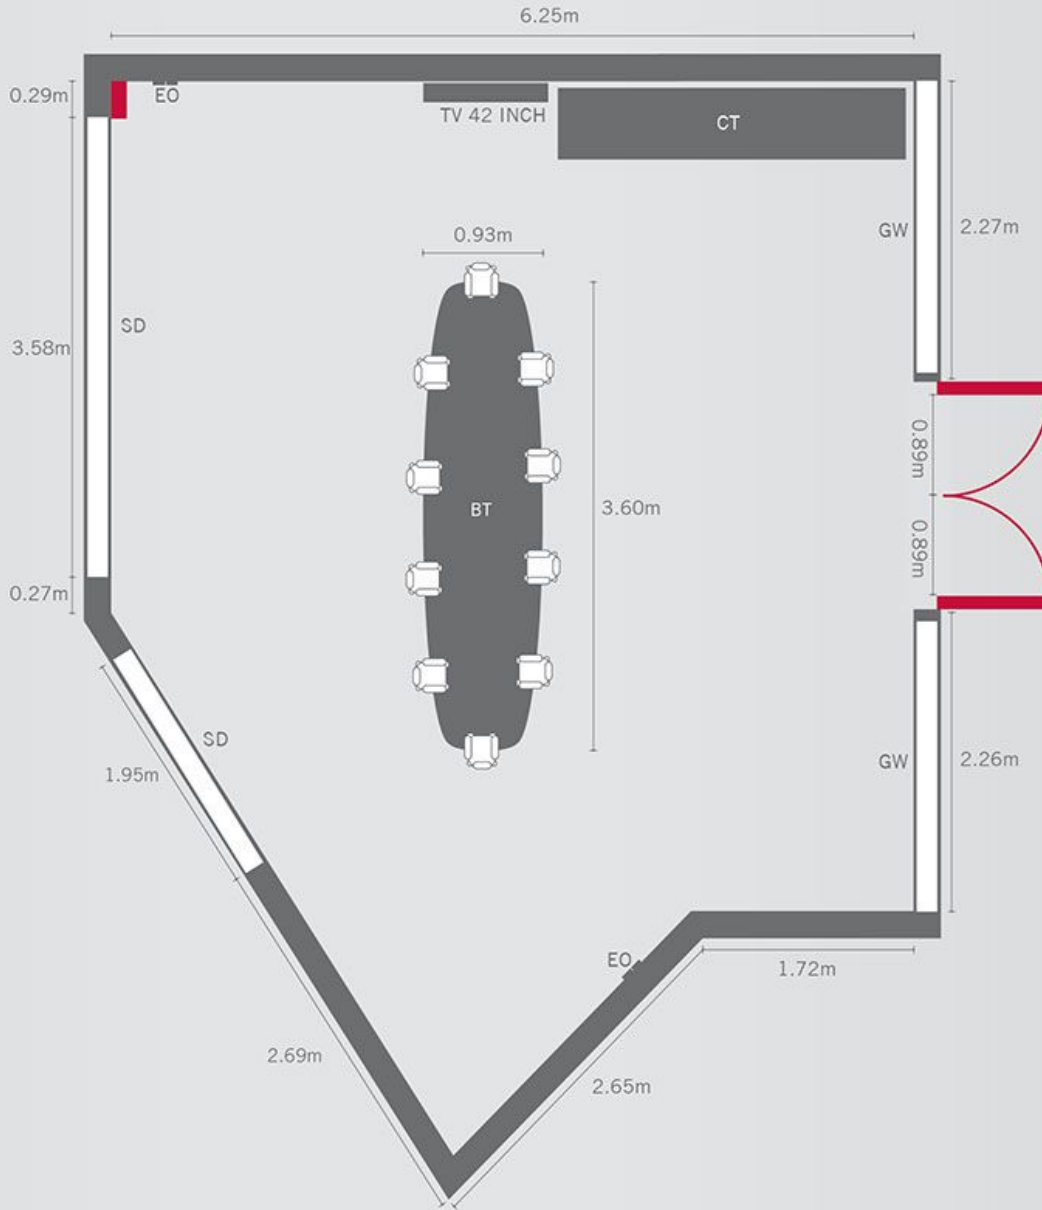

SERENGETI

Size – 40 sq. m / 450 sq.ft

DIMENSIONAL DETAILS		MAXIMUM CAPACITIES					
HEIGHT FROM CEILING	AREA	BANQUET	CLASSROOM	THEATRE	BOARDROOM	RECEPTION	U SHAPE
2.61M	SIZE – 40 SQ. M / 450 SQ.FT	-	-	-	12	-	-
GLASS WINDOW - GW	TELEVISION - TV	PILLAR	DOOR	ELECTRIC OUTLET - EO		SLIDING DOORS - SD	

YOU DO YOUR THING. LEAVE THE REST TO US.®

Ramada Resort Dar es Salaam | Jangwani Beach, Dar es Salaam, Plot 170-171, Tanzania | Telephone: +255 222 162 333 | Mobile: +255 752 560 283 | Fax: +255 222 647 999 | ramada.com | ramadaresortdar.com