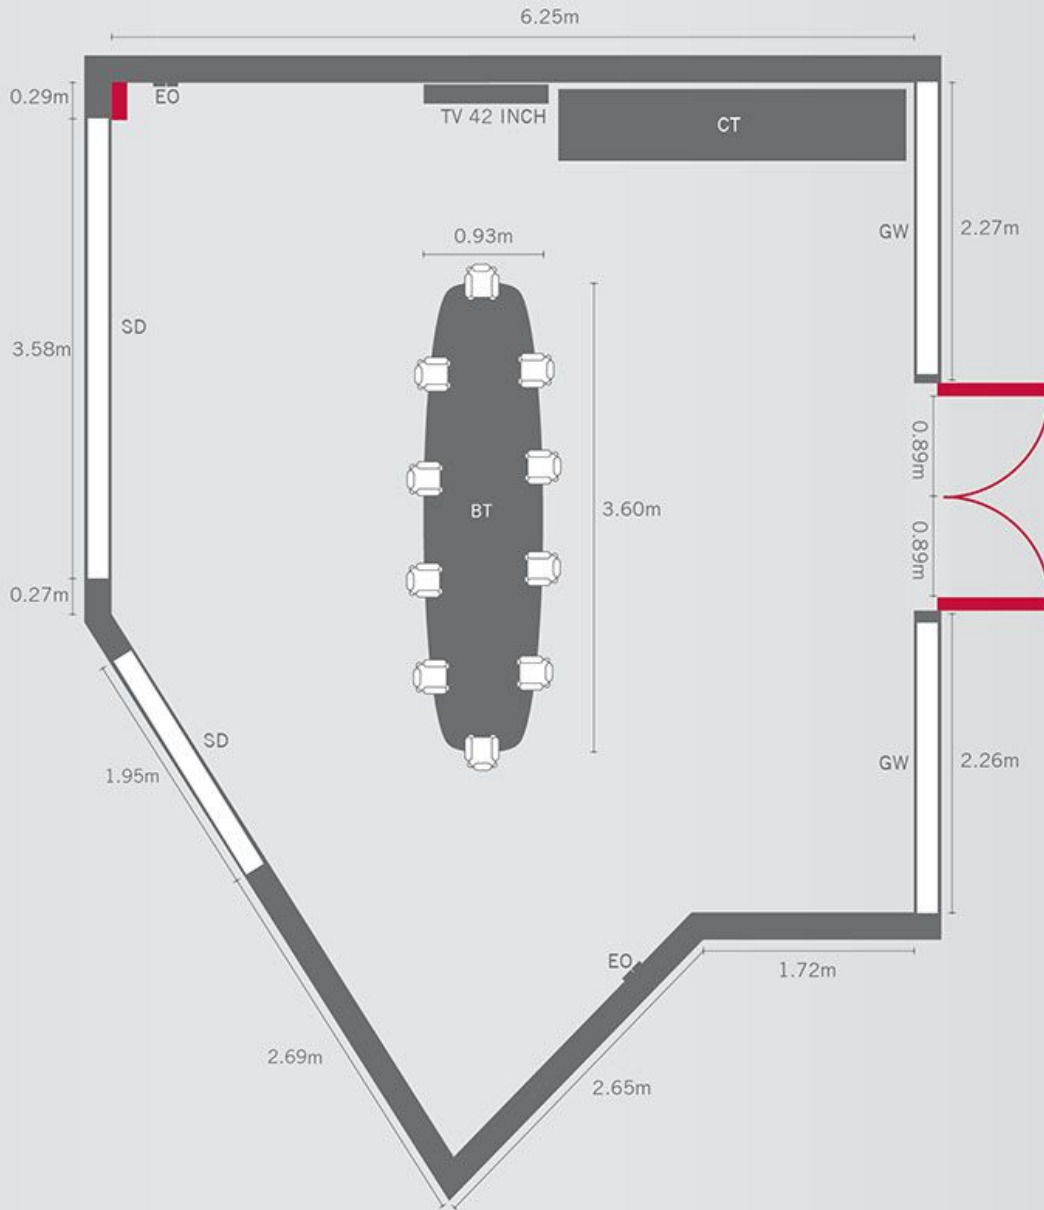

ZANZIBAR

Size – 40 sq. m / 450 sq.ft

DIMENSIONAL DETAILS		MAXIMUM CAPACITIES					
HEIGHT FROM CEILING	AREA	BANQUET	CLASSROOM	THEATRE	BOARDROOM	RECEPTION	U SHAPE
2.40M	SIZE – 40 SQ. M / 450 SQ.FT	-	-	-	12	-	-
GLASS WINDOW - GW	TELEVISION - TV	PILLAR	DOOR	ELECTRIC OUTLET - EO			

YOU DO YOUR THING. LEAVE THE REST TO US.®

Ramada Resort Dar es Salaam | Jangwani Beach, Dar es Salaam, Plot 170-171, Tanzania | Telephone: +255 222 162 333 | Mobile: +255 752 560 283 | Fax: +255 222 647 999 | ramada.com | ramadaresortdar.com

RAMADA
RESORT
Dar es Salaam